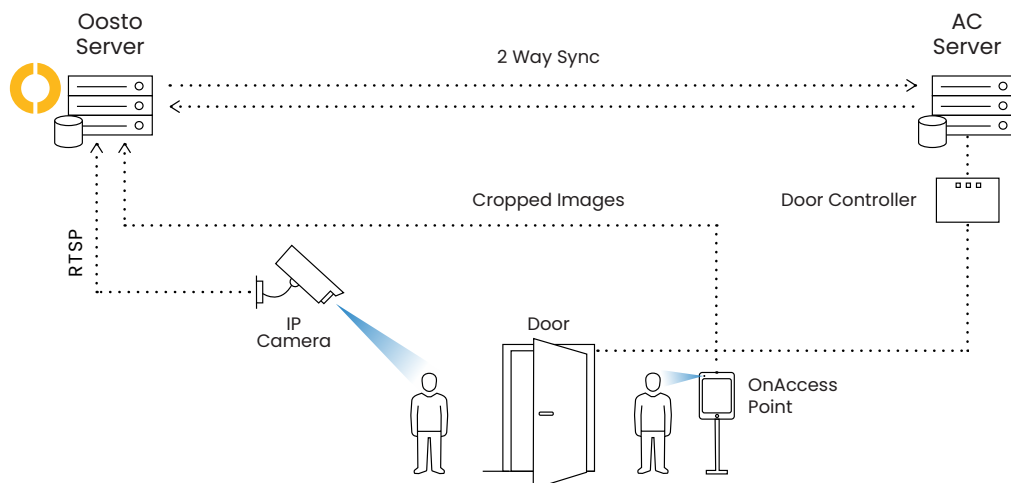

Bosch Building Integration System (BIS) Access Control Integration

Boost your Bosch BIS Access Control System with Visual AI

Create a safer and better access experience in your facility

Easily integrate Oosto's Touchless Access Control with your existing Bosch BIS* system and camera infrastructure to utilize Oosto's unique AI technology. The system's intelligent vision capabilities ensure that your facility is safe while easing your building access operations at all times.

Take your Bosch BIS to the Next Level

1

Rapid and reliable deployment.

Integrate easily, keeping your existing Access Control and hardware infrastructure.

2

Frictionless recognition.

Unlock doors directly through the AC management system with recognition software that identifies a person instantly.

3

Personnel import and export.

Import and export all Personnel from Bosch BIS to Oosto, including group import.

For more information please contact us at: info@oosto.com

*Bosch BIS v4.7 and v8

Oosto does not offer, sell or make available any of its products or services to customers in the EU for the use of real-time remote biometric identification systems in publicly accessible spaces for the purposes of law enforcement or any of the other prohibited AI practices as outlined in the EU AI Act.